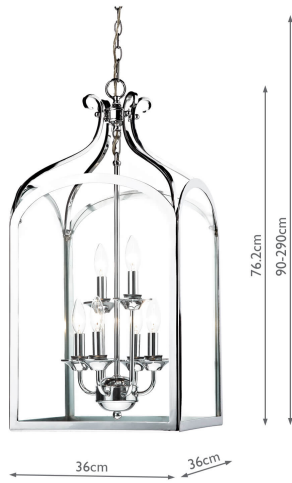

SEN0650

Senator 6 Light Pendant Polished Chrome

RRP

£684.00 (inc VAT)

TECHNICAL DATA

Measurements	D36 x H min90 - max290 x W36cm
Fixing Plate Dimensions	H2.5 x Ø12cm
Finish	Polished Chrome,Glass
Material	Glass, Metal
Cable Material	Clear
Nett Weight (kg)	14.5 kg
Primary Light:	
Lamp	6 x 40w max SES CNDL
Recommended Lamp	BUL-E14-LED-13