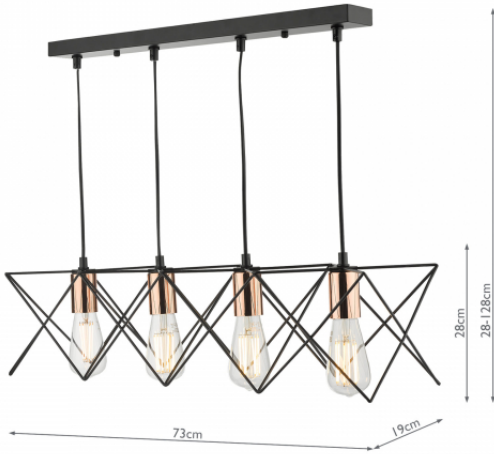

MID0422

Midi 4 Light Bar Pendant Black & Copper Detail

RRP

£118.80 (inc VAT)

TECHNICAL DATA

Measurements	D19 x H min28 - max128 x W73cm
Fixing Plate Dimensions	D6.5 x H2.5 x W63cm
Finish	Matt Black, Polished Copper
Material	Metal
Cable Material	Black
Nett Weight (kg)	2 kg
Primary Light:	
Lamp	4 x 40w max ES GLS
Recommended Lamp	BUL-E27-LED-16