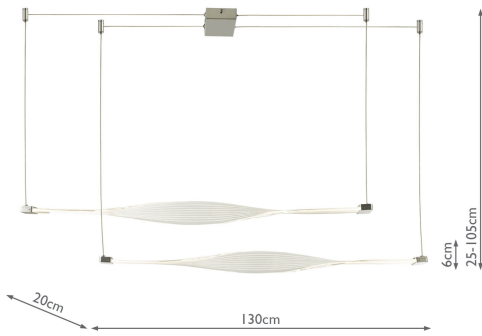

TWI6232

Twist 2 Light Bar Pendant Acrylic Silver LED

RRP

£238.80 (inc VAT)

TECHNICAL DATA

Measurements	D20 x H min25 - max105 x W130cm
Fixing Plate Dimensions	D8.5 x H3.5 x W19cm
Finish	Clear, Matt Silver
Material	Metal, Plastic
Nett Weight (kg)	2 kg
Primary Light: Lamp	2 x 5w LED
Lumens	718
Efficiency	80lm/w
Colour Rendering	83 Ra

IP Rating	IP20
Suitable	Indoor
Electrical Class	Class II, Double Insulated