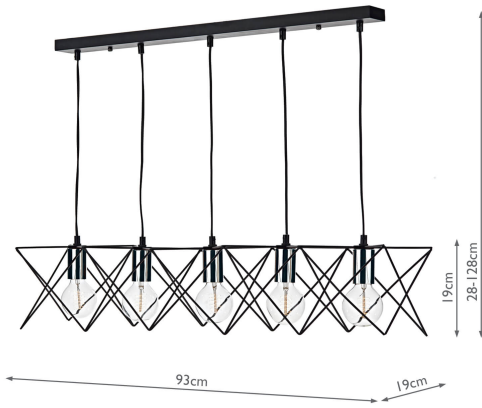

MID0550

Midi 5lt Bar Pendant Black & Polished Chrome

RRP

£150.00 (inc VAT)

TECHNICAL DATA

Measurements	D19 x H min28 - max128 x W93cm
Fixing Plate Dimensions	D6 x H2.5 x W80cm
Finish	Matt Black, Polished Chrome
Material	Metal
Cable Material	Black
Nett Weight (kg)	2.5 kg
Primary Light:	
Lamp	5 x 40w max ES GLS
Recommended Lamp	BUL-E27-LED-19