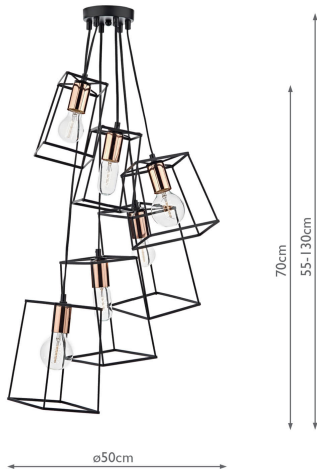

TOW0622

Tower 6 Light Cluster Pendant Matt Black & Copper

RRP

£168.00 (inc VAT)

TECHNICAL DATA

Measurements	H min55 - max130 x Ø50cm
Fixing Plate Dimensions	H2.5 x Ø12cm
Finish	Matt Black, Polished Copper
Material	Metal
Cable Material	Black
Nett Weight (kg)	2.5 kg
Primary Light:	
Lamp	6 x 40w max ES GLS
Recommended Lamp	BUL-E27-LED-19