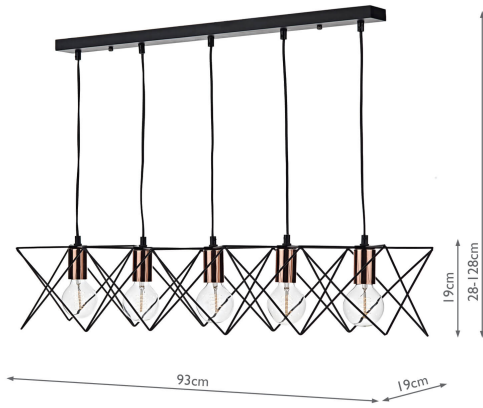

MID0522

Midi Cage 5 Light Bar Pendant Matt Black Bright & Copper

RRP

£150.00 (inc VAT)

TECHNICAL DATA

Measurements	D19 x H min28 - max128 x W93cm
Fixing Plate Dimensions	D6 x H2.5 x W80cm
Finish	Matt Black, Polished Copper
Material	Metal
Cable Material	Black
Nett Weight (kg)	2.5 kg
Primary Light:	
Lamp	5 x 40w max ES GLS
Recommended Lamp	BUL-E27-LED-19