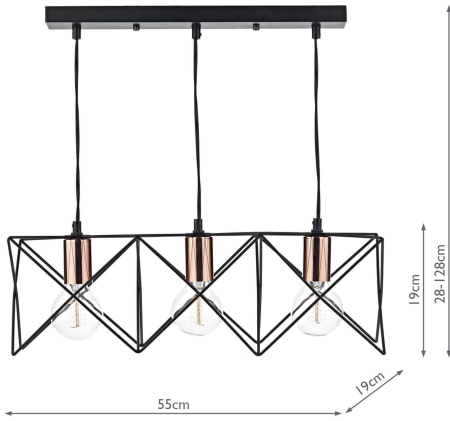

### TECHNICAL DATA

|                                |                                   |
|--------------------------------|-----------------------------------|
| <b>Measurements</b>            | D19 x H min28 - max128<br>x W55cm |
| <b>Fixing Plate Dimensions</b> | D6 x H2.5 x W45cm                 |
| <b>Finish</b>                  | Matt Black, Polished<br>Copper    |
| <b>Material</b>                | Metal                             |
| <b>Cable Material</b>          | Black                             |
| <b>Nett Weight (kg)</b>        | 1.5 kg                            |
| <b>Primary Light:</b>          |                                   |
| <b>Lamp</b>                    | 3 x 40w max ES GLS                |
| <b>Recommended Lamp</b>        | BUL-E27-LED-19                    |