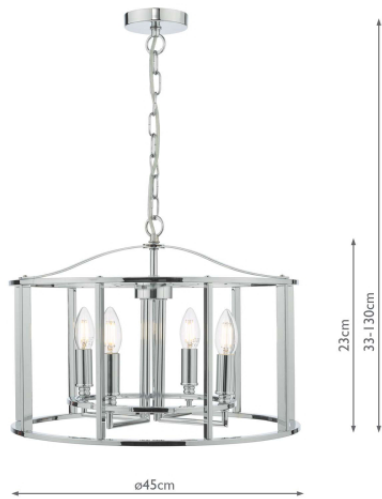

MYK0450

Myka 4 Light Pendant Polished Chrome

RRP
£306.00 (inc VAT)

TECHNICAL DATA

Measurements	H min40 - max130 x $\varnothing 45\text{cm}$
Fixing Plate Dimensions	H2 x $\varnothing 10\text{cm}$
Finish	Polished Chrome
Material	Metal
Cable Material	Clear
Nett Weight (kg)	3.5 kg
Primary Light:	
Lamp	4 x 40w max SES CNDL
Recommended Lamp	BUL-E14-LED-13