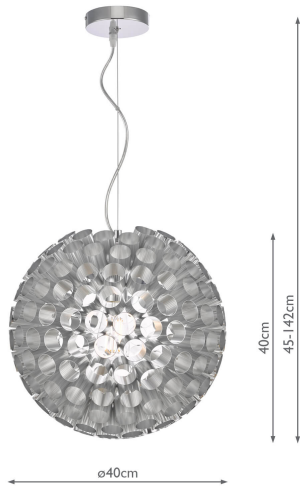

SER0150

Serafina 1 Light Pendant Brushed Chrome Small

RRP

£180.00 (inc VAT)

TECHNICAL DATA

Measurements	H min45 - max142 x Ø40cm
Fixing Plate Dimensions	H2.5 x Ø12cm
Finish	Brushed Chrome
Material	Metal
Cable Material	Clear
Nett Weight (kg)	2 kg
Primary Light:	
Lamp	1 x 60w max ES GLS
Recommended Lamp	BUL-E27-LED-16