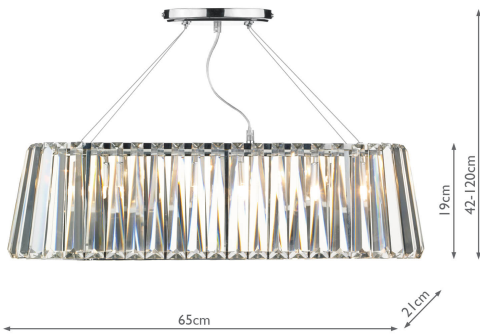

CEC0350

Cecilia 3 Light G9 Oval Linear Pendant Bar

RRP
£358.80 (inc VAT)

TECHNICAL DATA

Measurements	D21 x H min42 - max120 x W65cm
Fixing Plate Dimensions	D8 x H2 x W15cm
Finish	Crystal, Polished Chrome
Material	Crystal, Metal
Cable Material	Clear
Nett Weight (kg)	4.5 kg
Primary Light:	
Lamp	3 x 40w max G9
Recommended Lamp	BUL-G9-LED-3