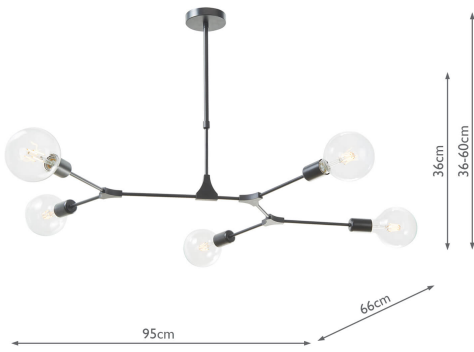

## TECHNICAL DATA

<b>Measurements</b>	D66 x H min36 - max60 x W95cm
<b>Fixing Plate Dimensions</b>	H2.5 x Ø12cm
<b>Finish</b>	Satin Black
<b>Material</b>	Metal
<b>Nett Weight (kg)</b>	1 kg
<b>Primary Light:</b>	
<b>Lamp</b>	5 x 60w max ES Globe
<b>Recommended Lamp</b>	BUL-E27-LED-20