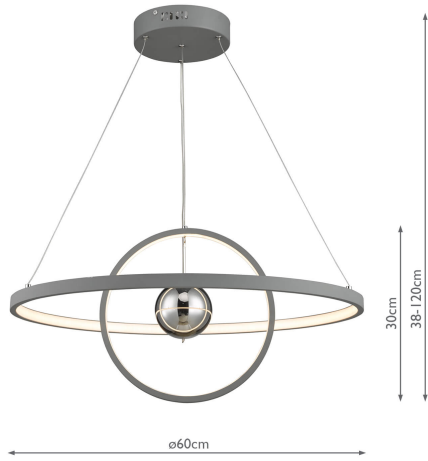

MER8839

Mercury Pendant Horizontal 2 Sphere Grey LED

RRP

£228.00 (inc VAT)

TECHNICAL DATA

Measurements	H min38 - max120 x Ø60cm
Fixing Plate Dimensions	H4 x Ø18cm
Finish	Matt Grey, Silver Mirror
Material	Glass, Metal
Nett Weight (kg)	1 kg
Primary Light: Lamp	1 x 58w LED
Lumens	2192
Efficiency	38lm/w
Colour Rendering	81 Ra

IP Rating	IP20
Suitable	Indoor
Electrical Class	Class II, Double Insulated

Lamp Included	Bulb not included
----------------------	-------------------