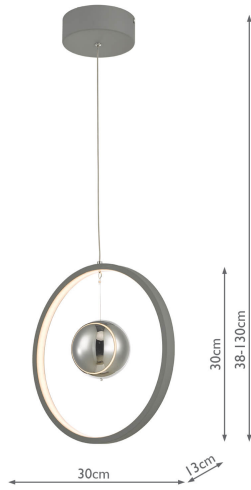

MER0139

Mercury Pendant Vertical Grey LED

RRP

£84.00 (inc VAT)

TECHNICAL DATA

Measurements	D13 x H min38 - max130 x W30cm
Fixing Plate Dimensions	H4.5 x Ø13cm
Finish	Matt Grey, Silver Mirror
Material	Glass, Metal
Cable Material	Clear
Nett Weight (kg)	0.5 kg
Primary Light: Lamp	1 x 18w LED
Lumens	785
Efficiency	44lm/w
Colour Rendering	82 Ra