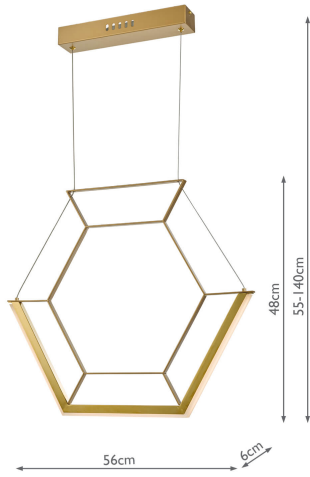

HEX0135

# Hexagon Pendant Gold LED

RRP  
**£210.00** (inc VAT)

## TECHNICAL DATA

|                                |                               |
|--------------------------------|-------------------------------|
| <b>Measurements</b>            | D6 x H min55 - max140 x W56cm |
| <b>Fixing Plate Dimensions</b> | D6.5 x H4.5 x W30cm           |
| <b>Finish</b>                  | Satin Gold, Polished Gold     |
| <b>Material</b>                | Metal                         |
| <b>Nett Weight (kg)</b>        | 1.5 kg                        |
| <b>Primary Light:<br/>Lamp</b> | 1 x 15w LED                   |
| <b>Lumens</b>                  | 646                           |
| <b>Efficiency</b>              | 44lm/w                        |
| <b>Colour Rendering</b>        | 81 Ra                         |