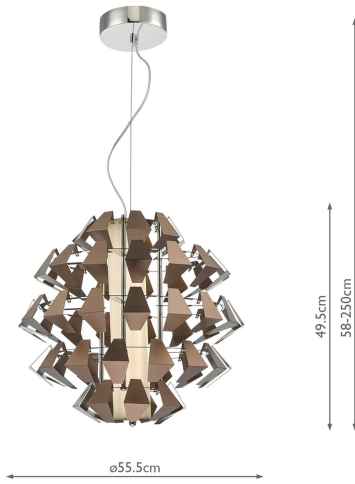

FAL8663

Falcon Pendant Polished Chrome Brushed Bronze LED

RRP

£718.80 (inc VAT)

TECHNICAL DATA

Measurements	H min58 - max250 x Ø56cm
Fixing Plate Dimensions	H10 x Ø16cm
Finish	Brushed Bronze, Polished Stainless Steel
Material	Metal
Cable Material	Clear
Nett Weight (kg)	5 kg
Primary Light: Lamp	1 x 35w LED
Lumens	2352
Efficiency	68lm/w
Colour Rendering	82 Ra