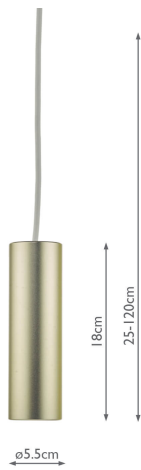

YAR0135

Yari Pendant Gold LED

RRP

£118.80 (inc VAT)

TECHNICAL DATA

Measurements	H min25 - max120 x Ø5.5cm
Fixing Plate Dimensions	H3 x Ø12cm
Finish	Satin Gold,White
Material	Metal, Plastic
Cable Material	Black
Nett Weight (kg)	1 kg
Primary Light:	
Lamp	1 x 11w LED
Lumens	987
Efficiency	90lm/w
Colour Rendering	83 Ra