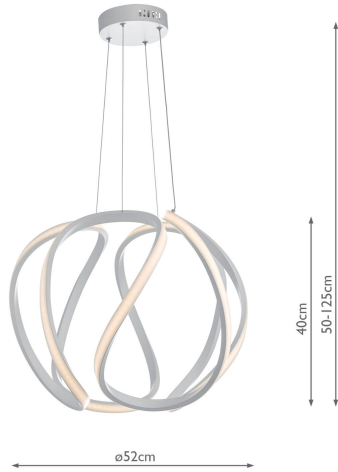

ALO862

Alonsa Pendant Large White LED

RRP
£300.00 (inc VAT)

TECHNICAL DATA

Measurements	H min50 - max125 x Ø52cm
Fixing Plate Dimensions	H3.5 x Ø15cm
Finish	Matt White
Material	Metal
Nett Weight (kg)	1.5 kg
Primary Light: Lamp	1 x 19w LED
Lumens	1259
Efficiency	67lm/w
Colour Rendering	84 Ra

IP Rating	IP20
Suitable	Indoor
Electrical Class	Class II, Double Insulated