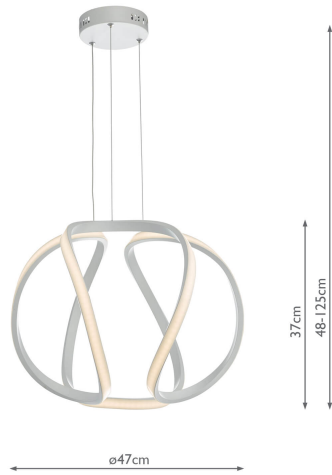

ALO012

Alonsa Pendant Small White LED

RRP
£238.80 (inc VAT)

TECHNICAL DATA

| | |
|--------------------------------|-----------------------------|
| Measurements | H min48 - max125 x Ø47cm |
| Fixing Plate Dimensions | H3.5 x Ø15cm |
| Finish | Matt White |
| Material | Metal |
| Cable Material | Clear |
| Nett Weight (kg) | 1.5 kg |
| Primary Light: | |
| Lamp | 1 x 16w LED |
| Lumens | 1078 |
| Efficiency | 68lm/w |
| Colour Rendering | 84 Ra |