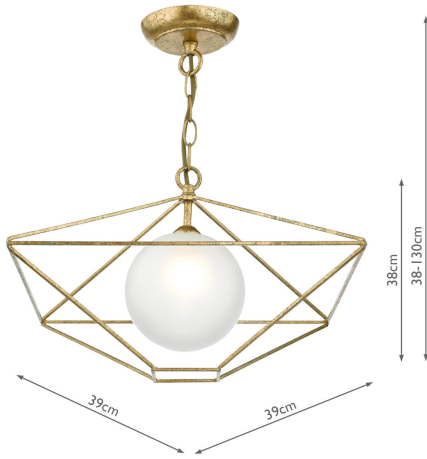

ORS0135

Orsini 1 Light Pendant Antique Gold Opal Glass Shade

RRP
£186.00 (inc VAT)

TECHNICAL DATA

Measurements	D39 x H min38 - max130 x W39cm
Fixing Plate Dimensions	H9 x Ø13cm
Finish	Gold Leaf, Opal Glass
Material	Glass, Metal
Cable Material	Gold
Nett Weight (kg)	1 kg
Primary Light:	
Lamp	1 x 60w max SES GB
Recommended Lamp	BUL-E14-LED-3