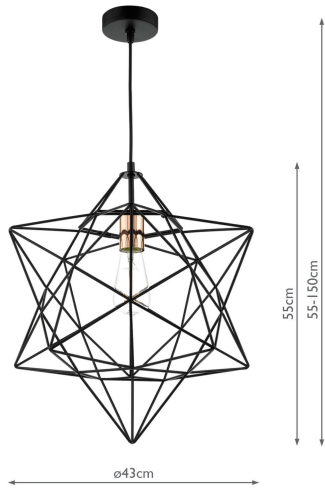

LUA0122

Luanda 1 Light Pendant Matt Black & Bright Copper Detail

RRP

£103.80 (inc VAT)

TECHNICAL DATA

Measurements	H min55 - max150 x Ø43cm
Fixing Plate Dimensions	H2.5 x Ø10cm
Finish	Matt Black, Polished Copper
Material	Metal
Cable Material	Black
Nett Weight (kg)	1.5 kg
Primary Light:	
Lamp	1 x 60w max ES GLS
Recommended Lamp	BUL-E27-LED-15