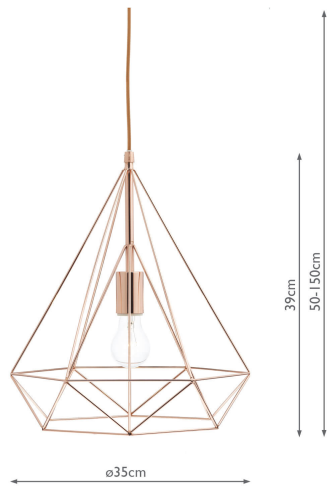

SWO0164

Sword 1 Light Pendant Copper

RRP
£117.60 (inc VAT)

TECHNICAL DATA

Measurements	H min50 - max150 x Ø35cm
Shade Measurements	H41 x Ø33cm
Fixing Plate Dimensions	H2.5 x Ø12cm
Finish	Polished Copper
Material	Metal
Cable Material	Copper
Nett Weight (kg)	1 kg
Primary Light:	
Lamp	1 x 60w max ES GLS
Recommended Lamp	BUL-E27-LED-16