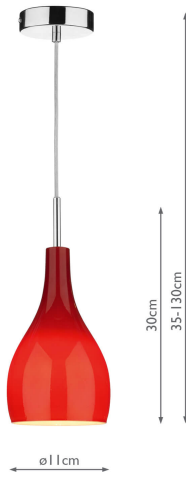

SOH0125

# Soho 1 Light Pendant Red

RRP

**£63.00** (inc VAT)

## TECHNICAL DATA

<b>Measurements</b>	H min35 - max130 x Ø11cm
<b>Finish</b>	Red Glass, Polished Chrome
<b>Material</b>	Glass, Metal
<b>Cable Material</b>	Clear
<b>Nett Weight (kg)</b>	1 kg
<b>Primary Light: Lamp</b>	1 x 40w max G9
<b>Recommended Lamp</b>	BUL-G9-LED-3