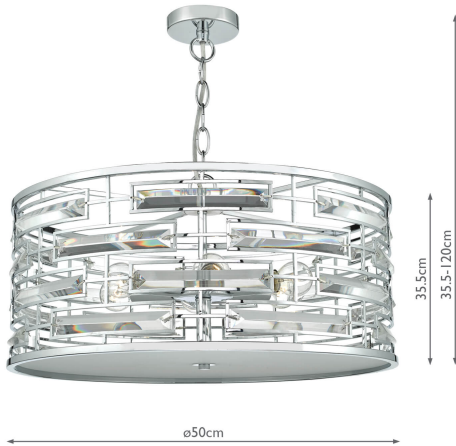

SEV0650

# Seville 6 Light Pendant K9 Crystal Polished Chrome

RRP

£342.00 (inc VAT)

## TECHNICAL DATA

<b>Measurements</b>	H min36 - max120 x Ø50cm
<b>Shade Measurements</b>	H22 x Ø50cm
<b>Fixing Plate Dimensions</b>	H2 x Ø10cm
<b>Finish</b>	Polished Chrome, Crystal
<b>Material</b>	Crystal, Metal
<b>Cable Material</b>	Clear
<b>Nett Weight (kg)</b>	7 kg
<b>Primary Light:</b>	
<b>Lamp</b>	6 x 60w max SES GB
<b>Recommended Lamp</b>	BUL-E14-LED-15