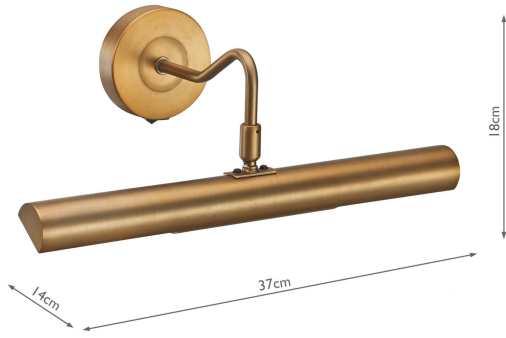

ONE6763

Onedin Picture Lt Bronze

RRP

£78.00 (inc VAT)

TECHNICAL DATA

Measurements	D14 x H18 x W37cm
Fixing Plate Dimensions	H9 x Ø9cm
Finish	Satin Bronze
Material	Metal
Nett Weight (kg)	0.5 kg
Primary Light:	
Lamp	2 x 25w max SES Pygmy