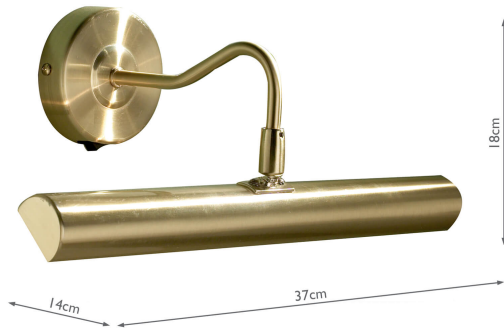

ONE6741

Onedin Picture Light Satin Brass

RRP

£78.00 (inc VAT)

TECHNICAL DATA

Measurements	D14 x H18 x W37cm
Fixing Plate Dimensions	Ø9.1cm
Finish	Satin Brass
Material	Metal
Nett Weight (kg)	0.5 kg
Primary Light: Lamp	2 x 25w max SES Pygmy