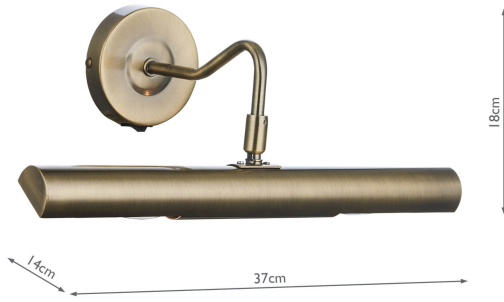

### TECHNICAL DATA

Measurements	D14 x H18 x W37cm
Fixing Plate Dimensions	H2.3 x Ø9cm
Finish	Antique Brass
Material	Metal
Nett Weight (kg)	0.48 kg
Primary Light: Lamp	2 x 25w max SES Pygmy

IP Rating  
Suitable