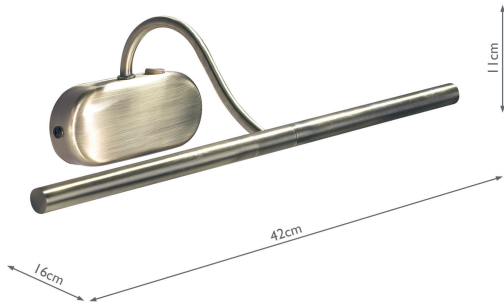

LIT6675

Litho Low Voltage Picture Lt Antique Brass

RRP

£112.80 (inc VAT)

TECHNICAL DATA

Measurements	D16 x H11 x W42cm
Fixing Plate Dimensions	D3 x H6 x W14cm
Finish	Antique Brass
Material	Metal
Nett Weight (kg)	0.5 kg

Primary Light:

Lamp 2 x 20w max G4

Recommended Lamp BUL-G4-LED-1

IP Rating
Suitable

IP20
Indoor