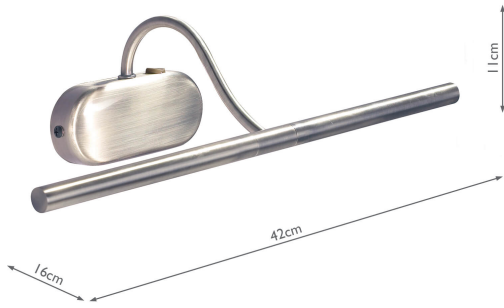

### TECHNICAL DATA

<b>Measurements</b>	D16 x H11 x W42cm
<b>Fixing Plate Dimensions</b>	D3 x H6 x W14cm
<b>Finish</b>	Satin Chrome
<b>Material</b>	Metal
<b>Nett Weight (kg)</b>	1 kg

#### Primary Light:

**Lamp** 2 x 20w max G4

**Recommended Lamp** BUL-G4-LED-1

**IP Rating**  
**Suitable**

**IP20**  
**Indoor**