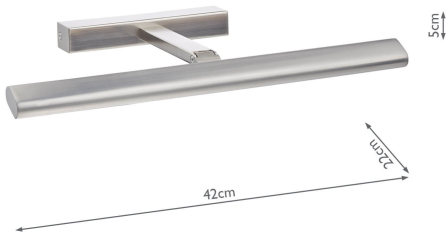

EST6646

Estate 2 Light Picture Light Satin Chrome LED

RRP

£187.80 (inc VAT)

TECHNICAL DATA

Measurements	D22 x H5 x W42cm
Fixing Plate Dimensions	D4.1 x H2.8 x W24cm
Finish	Satin Chrome
Material	Metal
Nett Weight (kg)	1 kg

Primary Light:

Lamp 1 x 7w LED

Lumens	321
Efficiency	46lm/w
Colour Rendering	93 Ra

LED

IP Rating

IP20

Suitable

Indoor