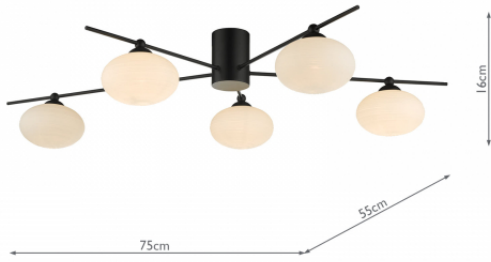

JAS5422

Jasper 5lt Semi Flush Matt Black Opal Glass

RRP
£119.40 (inc VAT)

TECHNICAL DATA

Measurements	D55 x H16 x W75cm
Fixing Plate Dimensions	H8 x Ø6cm
Finish	Matt Black, Opal Glass
Material	Glass, Metal
Nett Weight (kg)	1 kg

Primary Light:

Lamp 5 x 25w max G9

Recommended Lamp BUL-G9-LED-3

IP Rating

IP20

Suitable

Indoor