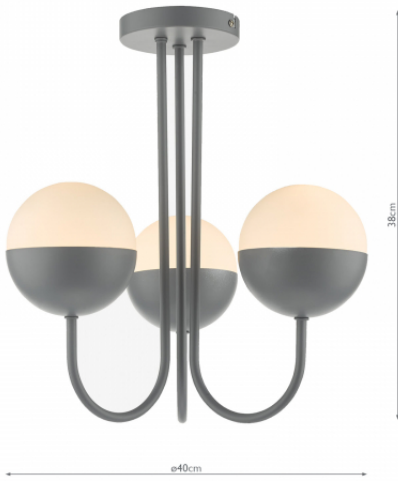

AND0339

Andre 3 Light Semi Flush Grey Opal Glass

RRP
£114.00 (inc VAT)

TECHNICAL DATA

Measurements	H38 x Ø40cm
Fixing Plate Dimensions	H2 x Ø12cm
Finish	Matt Grey, Opal Glass
Material	Glass, Metal
Nett Weight (kg)	2 kg
Primary Light:	
Lamp	3 x 11w max SES GB
Recommended Lamp	BUL-E14-LED-3