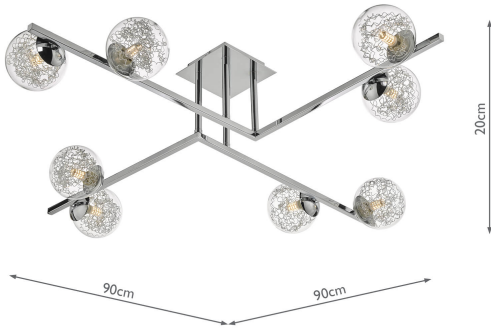

TAG4850

Taghrid 8 Light Semi Flush Polished Chrome

RRP

£294.00 (inc VAT)

TECHNICAL DATA

Measurements	D90 x H20 x W90cm
Fixing Plate Dimensions	D10 x H2 x W10cm
Finish	Polished Chrome, Glass
Material	Glass, Metal
Nett Weight (kg)	2.5 kg

Primary Light:

Lamp 8 x 40w max G9

Recommended Lamp BUL-G9-LED-3

IP Rating

IP20

Suitable

Indoor

Electrical Class