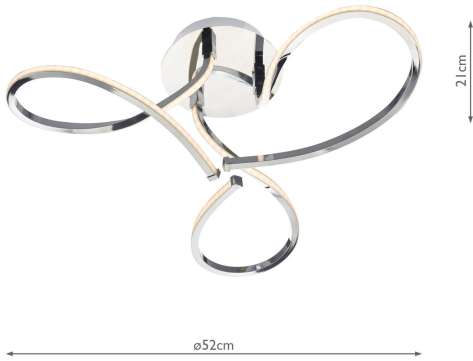

KIL5350

Killian 3 Light Semi Flush Polished Chrome LED

RRP

£180.00 (inc VAT)

TECHNICAL DATA

| | |
|-------------------------|-----------------|
| Measurements | H21 x Ø52cm |
| Fixing Plate Dimensions | H3.5 x Ø12cm |
| Finish | Polished Chrome |
| Material | Metal |
| Nett Weight (kg) | 0.5 kg |

Primary Light:

Lamp 3 x 5w LED

| | |
|------------------|--------|
| Lumens | 934 |
| Efficiency | 63lm/w |
| Colour Rendering | 83 Ra |

IP Rating

IP20

Suitable

Indoor

Electrical Class