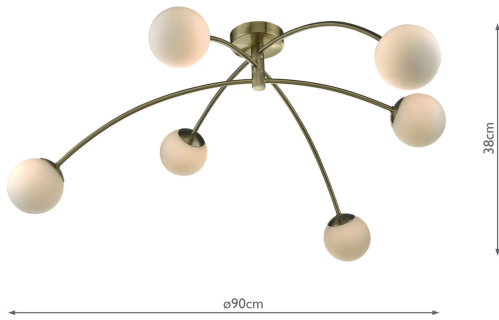

PUG6475

Puglia 6 Light Semi Flush Antique Brass Opal Glass

RRP

£162.00 (inc VAT)

TECHNICAL DATA

Measurements	H38 x Ø90cm
Fixing Plate Dimensions	H2 x Ø10cm
Finish	Antique Brass, Opal Glass
Material	Glass, Metal
Nett Weight (kg)	2.5 kg

Primary Light:

Lamp 6 x 20w max G9

Recommended Lamp BUL-G9-LED-3

IP Rating

IP20

Suitable

Indoor