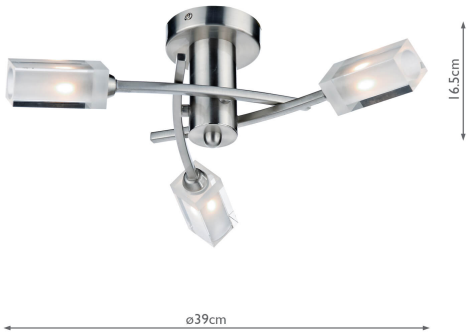

MOR0346

Morgan 3 Light Semi Flush Satin Chrome

RRP
£119.40 (inc VAT)

TECHNICAL DATA

Measurements	H17 x Ø39cm
Base Measurements	H2.1 x Ø10.1cm
Finish	Satin Chrome, Glass
Material	Glass, Metal
Nett Weight (kg)	1.5 kg

IP Rating
Suitable

IP20
Indoor

Primary Light:	
Lamp	3 x 25w max G9
Recommended Lamp	BUL-G9-LED-3