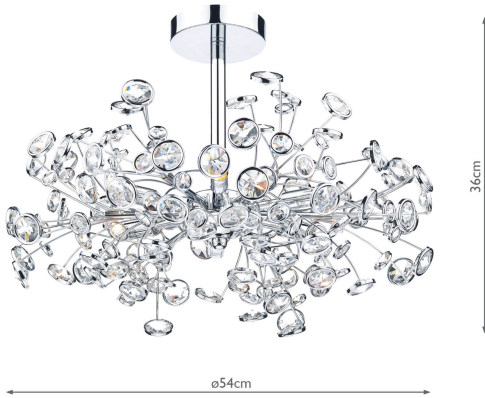

OBE0650

Oberoi 6 Light Semi Flush Polished Chrome

RRP

£426.00 (inc VAT)

TECHNICAL DATA

Measurements	H36 x Ø54cm
Fixing Plate Dimensions	H3 x Ø15cm
Finish	Crystal, Polished Chrome
Material	Crystal, Metal
Nett Weight (kg)	3 kg

Primary Light:

Lamp 6 x 40w max G9

Recommended Lamp BUL-G9-LED-3

IP Rating

IP20

Suitable

Indoor