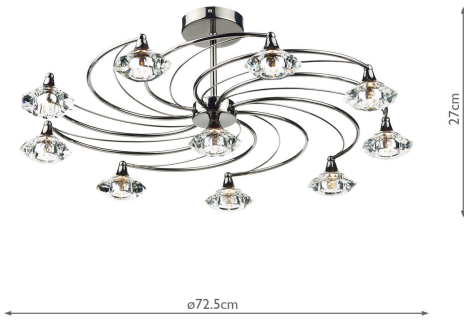

LUT2367

Luther 10 Light Semi Flush Black Chrome Crystal

RRP

£357.60 (inc VAT)

TECHNICAL DATA

Measurements	H27 x Ø73cm
Fixing Plate Dimensions	H3 x Ø12cm
Finish	Polished Black Chrome, Crystal
Material	Crystal, Metal
Nett Weight (kg)	4.5 kg
Primary Light:	
Lamp	10 x 40w max G9
Recommended Lamp	BUL-G9-LED-3