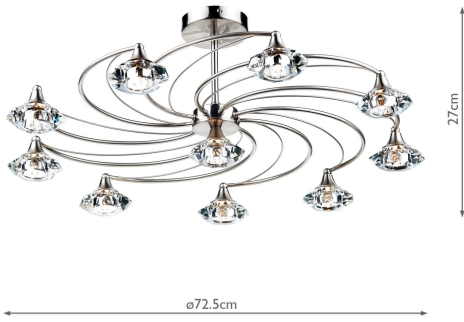

LUT2346

Luther 10 Light Semi Flush Satin Chrome Crystal

RRP

£357.60 (inc VAT)

TECHNICAL DATA

Measurements	H27 x Ø73cm
Fixing Plate Dimensions	H2.5 x Ø12cm
Finish	Satin Chrome, Crystal
Material	Crystal, Metal
Nett Weight (kg)	4.5 kg

Primary Light:

Lamp 10 x 40w max G9

Recommended Lamp BUL-G9-LED-3

IP Rating
Suitable

IP20
Indoor