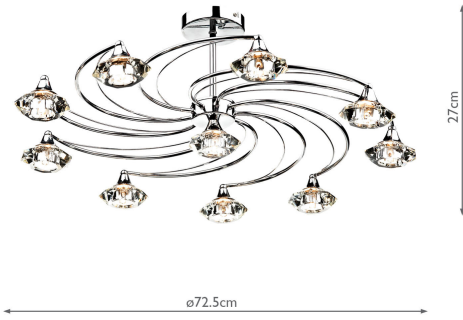

LUT2350

Luther 10 Light Semi Flush Polished Chrome Crystal

RRP

£357.60 (inc VAT)

TECHNICAL DATA

Measurements	H27 x Ø73cm
Fixing Plate Dimensions	H2.5 x Ø12cm
Finish	Polished Chrome, Crystal
Material	Crystal, Metal
Nett Weight (kg)	4.5 kg

Primary Light:

Lamp 10 x 40w max G9

Recommended Lamp BUL-G9-LED-3

IP Rating
Suitable

IP20
Indoor