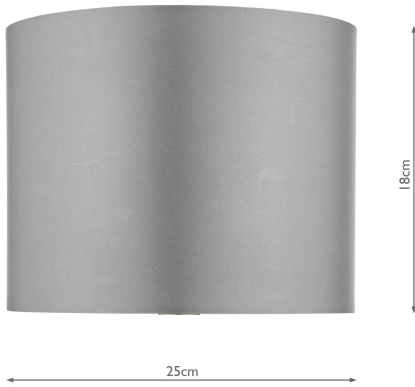

KIA1033

Kiandra Cream Satin Drum Shade 25cm

RRP
£25.80 (inc VAT)

TECHNICAL DATA

| | | | |
|--------------------------------|----------------------|-----------------|--------|
| Measurements | H18 x Ø25cm | Suitable | Indoor |
| Shade Measurements | H18 x Ø25cm | | |
| Finish | Cream | | |
| Material | Fabric | | |
| Nett Weight (kg) | 0.19 kg | | |
| Shade Included | Shade Inc | | |
| Shade Material | Cream Faux Silk | | |
| Primary Light: Lamp | 1 x 40w max SES CNDL | | |