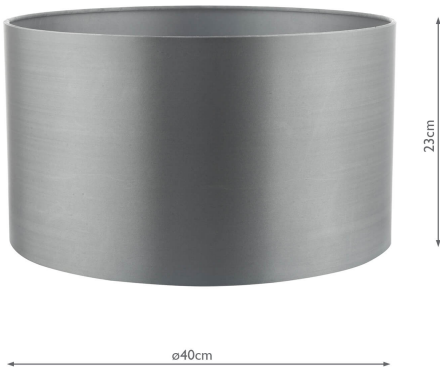

## Hilda Grey Faux Silk Drum Shade 40cm

RRP

**£39.00** (inc VAT)

### TECHNICAL DATA

<b>Measurements</b>	H23 x Ø40cm
<b>Shade Measurements</b>	H23 x Ø40cm
<b>Finish</b>	Grey
<b>Material</b>	Fabric
<b>Nett Weight (kg)</b>	0.5 kg
<b>Shade Included</b>	Shade Inc
<b>Shade Material</b>	Grey Faux Silk
<b>Primary Light: Lamp</b>	1 x 60w max to fit E27 - reducer supplied to fit B22 GLS