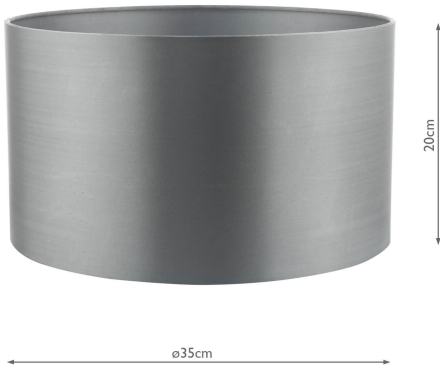

HIL1339

Hilda Grey Faux Silk Drum Shade 35cm

RRP

£30.60 (inc VAT)

TECHNICAL DATA

Measurements	H20 x Ø35cm
Shade Measurements	H20 x Ø35cm
Finish	Grey
Material	Fabric
Nett Weight (kg)	0.41 kg
Shade Included	Shade Inc
Shade Material	Grey Faux Silk
Primary Light: Lamp	1 x 60w max to fit E27 - reducer supplied to fit B22 GLS