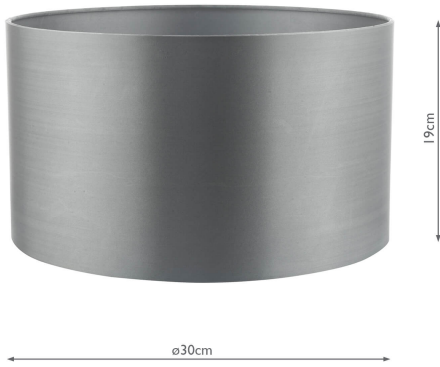

HIL1239

Hilda Grey Faux Silk Drum Shade 30cm

RRP

£25.80 (inc VAT)

TECHNICAL DATA

Measurements H19 x Ø30cm

Shade Measurements H19 x Ø30cm

Finish Grey

Material Fabric

Nett Weight (kg) 0.35 kg

Shade Included Shade Inc

Shade Material Grey Faux Silk

Primary Light:

Lamp 1 x 60w max to fit E27 -
reducer supplied to fit
B22 GLS

Suitable

Indoor