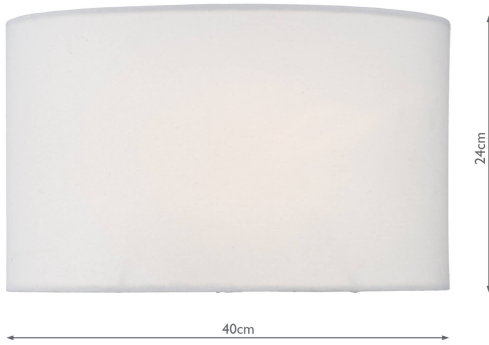

ZAC1602

Zachary White Linen Oval Shade 40cm

RRP

£39.00 (inc VAT)

TECHNICAL DATA

Measurements	D24 x H24 x W40cm
Finish	White
Material	Fabric
Nett Weight (kg)	0.46 kg
Shade Included	Shade Inc
Shade Material	White Linen
Primary Light: Lamp	1 x 60w max ES GLS