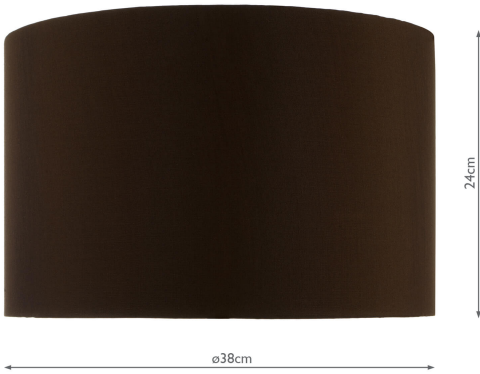

## Voyage Brown Faux Silk Drum Shade 38cm

RRP  
**£42.00** (inc VAT)

### TECHNICAL DATA

<b>Measurements</b>	H24 x Ø38cm
<b>Shade Measurements</b>	H24 x Ø38cm
<b>Finish</b>	Brown
<b>Material</b>	Fabric
<b>Nett Weight (kg)</b>	0.44 kg
<b>Shade Included</b>	Shade Inc
<b>Shade Material</b>	Brown Faux Silk
<b>Primary Light: Lamp</b>	1 x 60w max ES GLS