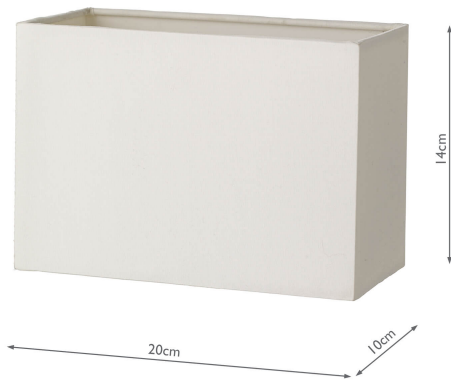

S1123

Modena Ivory Cotton Rectangle Shade 20cm

RRP

£18.60 (inc VAT)

TECHNICAL DATA

Measurements	D10 x H14 x W20cm
Shade Measurements	D10 x H14 x W20cm
Finish	Ivory
Material	Fabric
Nett Weight (kg)	0.15 kg
Shade Included	Shade Inc
Shade Material	Ivory Cotton
Primary Light: Lamp	1 x 60w max to fit E27 - reducer supplied to fit B22 GLS

Suitable

Indoor