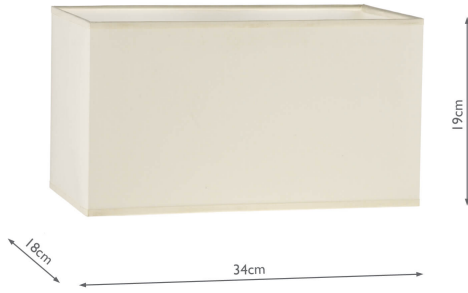

S1021

S1021 Cream Cotton Rectangle Shade 34CM

RRP

£63.60 (inc VAT)

TECHNICAL DATA

Measurements	D18 x H19 x W34cm	Suitable	Indoor
Finish	Cream		
Material	Fabric		
Nett Weight (kg)	0.19 kg		
Shade Included	Shade Inc		
Shade Material	Cream Cotton		
Primary Light: Lamp	1 x 60w max to fit E27 - reducer supplied to fit B22 GLS		