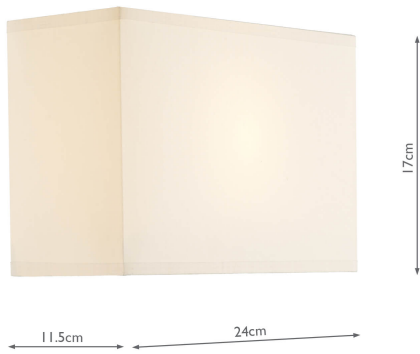

S1025

Piza Cream Cotton Rectangle Shade 24cm

RRP

£51.60 (inc VAT)

TECHNICAL DATA

Measurements	D11.5 x H17 x W24cm	Suitable	Indoor
Finish	Cream		
Material	Fabric		
Nett Weight (kg)	0.35 kg		
Shade Included	Shade Inc		
Shade Material	Cream Cotton		
Primary Light: Lamp	1 x 60w max to fit E27 - reducer supplied to fit B22 GLS		