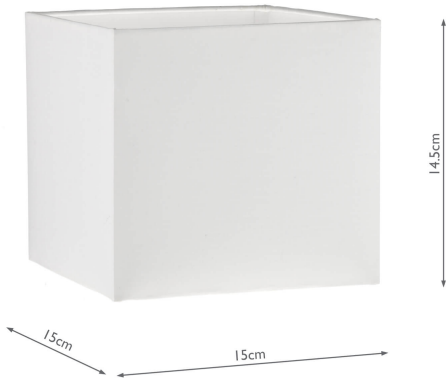

S1106

S1106 Ivory Cotton Square Shade 15cm

RRP

£21.60 (inc VAT)

TECHNICAL DATA

Measurements	D15 x H14.5 x W15cm
Shade Measurements	D15 x H14.5 x W15cm
Finish	Ivory
Material	Fabric
Nett Weight (kg)	0.16 kg
Shade Included	Shade Inc
Shade Material	Ivory Cotton
Primary Light: Lamp	1 x 60w max ES GLS

Suitable

Indoor