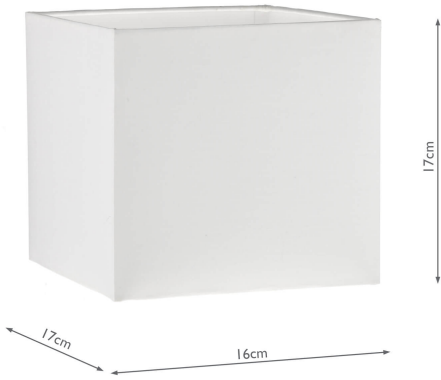

S1064

S1064 Ivory Cotton Square Shade 16cm

RRP

£21.00 (inc VAT)

TECHNICAL DATA

Measurements	D17 x H17 x W16cm	Suitable	Indoor
Finish	Ivory		
Material	Fabric		
Nett Weight (kg)	0.20 kg		
Shade Included	Shade Inc		
Shade Material	Ivory Cotton		
Primary Light: Lamp	1 x 60w max ES GLS		